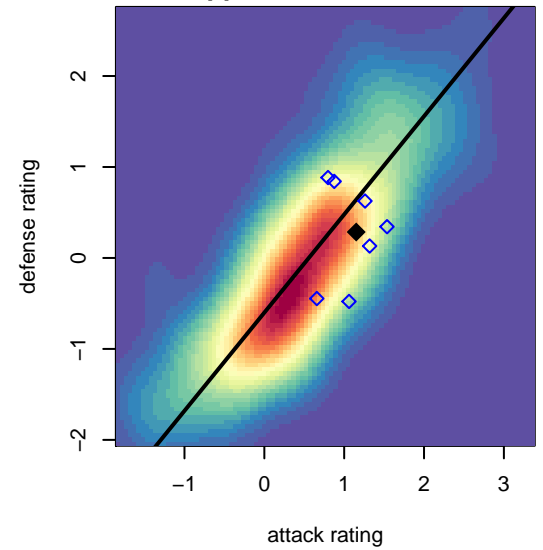

4-H Bayern Munich B04

, OR
B04 total strength=1007
attack=3.16 defense=1.33

alt names used:
4-H Bayern Munich B2004
4-H Bayern Munich

Venues played:
2016 Capital Cup BU13 Gold
2016 Mt Hood Challenge U13 Gold

**attack and defense variance (black dot)
relative to other teams
and top 10 in region**

**attack and defense rating
relative to others at age
and all opponents in last 13 months**

**attack and defense rating
relative to others at age
and all opponents in last 13 months**

Performance relative to 13 month average

Performance relative to 13 month average

Distribution of opponents
 Red = Lose zone, Blue = Win zone, Green = Even
 Black line separates win/lose zones

lot. A=Neither has attack advantage, B=Opponent has both attack and defense advantage, C=Opponent has both attack and defense disadvantage, D=Both have