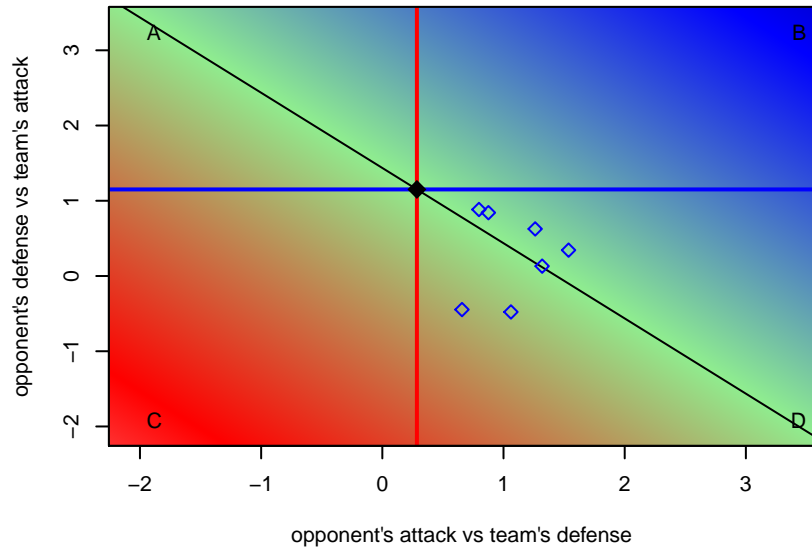

**attack and defense variance (black dot)
relative to other teams
and top 10 in region**

**attack and defense rating
relative to others at age
and all opponents in last 13 months**

**attack and defense rating
relative to others at age
and all opponents in last 13 months**

Performance relative to 13 month average

Performance relative to 13 month average

Distribution of opponents
 Red = Lose zone, Blue = Win zone, Green = Even
 Black line separates win/lose zones

lot. A=Neither has attack advantage, B=Opponent has both attack and defense advantage, C=Opponent has both attack and defense disadvantage, D=Both have