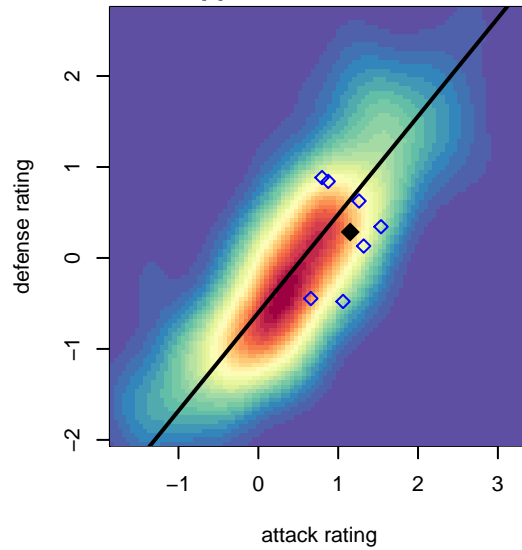

4-H Bayern Munich B04

, OR
B04 total strength=1007
attack=3.16 defense=1.33

alt names used:
4-H Bayern Munich B2004
4-H Bayern Munich

Venues played:
2016 Capital Cup BU13 Gold
2016 Mt Hood Challenge U13 Gold

**attack and defense variance (black dot)
relative to other teams
and top 10 in region**

**attack and defense rating
relative to others at age
and all opponents in last 13 months**

**attack and defense rating
relative to others at age
and all opponents in last 13 months**

Performance relative to 13 month average

Performance relative to 13 month average

Distribution of opponents
 Red = Lose zone, Blue = Win zone, Green = Even
 Black line separates win/lose zones

lot. A=Neither has attack advantage, B=Opponent has both attack and defense advantage, C=Opponent has both attack and defense disadvantage, D=Both have