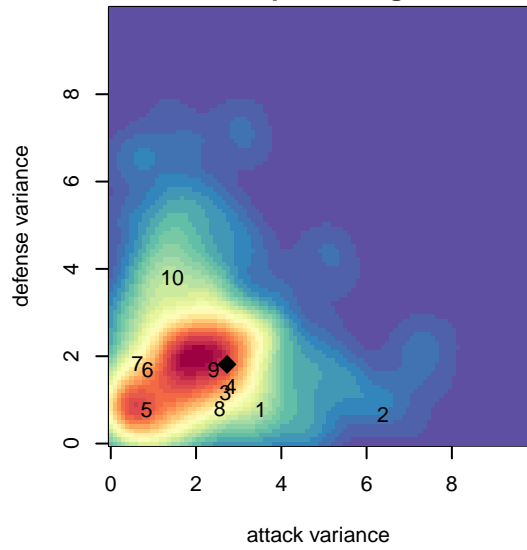

4-H Bayern Munich B04

, OR
B04 total strength=1007
attack=3.16 defense=1.33

alt names used:
4-H Bayern Munich B2004
4-H Bayern Munich

Venues played:
2016 Capital Cup BU13 Gold
2016 Mt Hood Challenge U13 Gold

**attack and defense variance (black dot)
relative to other teams
and top 10 in region**

**attack and defense rating
relative to others at age
and all opponents in last 13 months**

**attack and defense rating
relative to others at age
and all opponents in last 13 months**

Performance relative to 13 month average

Performance relative to 13 month average

Distribution of opponents
 Red = Lose zone, Blue = Win zone, Green = Even
 Black line separates win/lose zones

lot. A=Neither has attack advantage, B=Opponent has both attack and defense advantage, C=Opponent has both attack and defense disadvantage, D=Both have