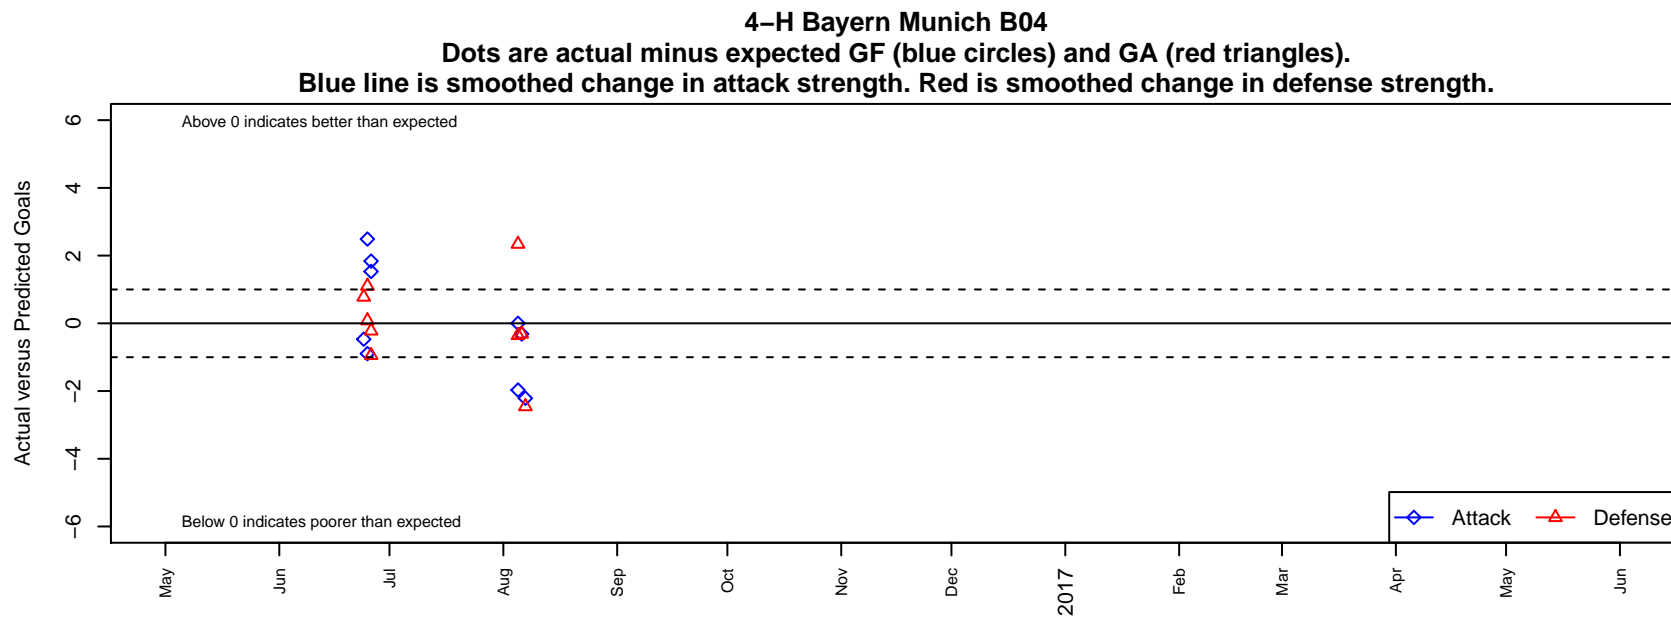

4-H Bayern Munich B04

, OR
B04 total strength=1007
attack=3.16 defense=1.33

alt names used:
4-H Bayern Munich B2004
4-H Bayern Munich

Venues played:
2016 Capital Cup BU13 Gold
2016 Mt Hood Challenge U13 Gold

**attack and defense variance (black dot)
relative to other teams
and top 10 in region**

**attack and defense rating
relative to others at age
and all opponents in last 13 months**

**attack and defense rating
relative to others at age
and all opponents in last 13 months**

Performance relative to 13 month average

Performance relative to 13 month average

Distribution of opponents
 Red = Lose zone, Blue = Win zone, Green = Even
 Black line separates win/lose zones

lot. A=Neither has attack advantage, B=Opponent has both attack and defense advantage, C=Opponent has both attack and defense disadvantage, D=Both have